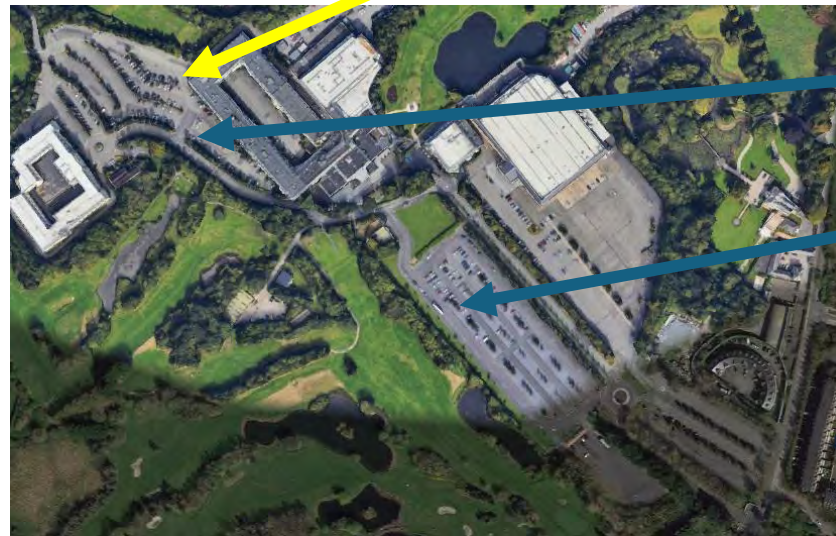

Dublin Juvenile Uneven age, U20 and Senior, Championship

Location: Citywest Hotel carpark, 7HM4+JJ, Saggart, Dublin

If Driving: Take exit 3A from the N7.

Entrance to Course

Public transport: Stop at Teach Saggart, Luas station on the Red line.

3 min walk from Luas to venue.

Entrance to course

No access to the Hotel for athletes

Car Park

Main Carpark

Loop	Distance
	<p>800m loop</p> <p>Club Tents</p> <p>All starts and finishes</p>
	<p>1000m loop</p>

1500m loop