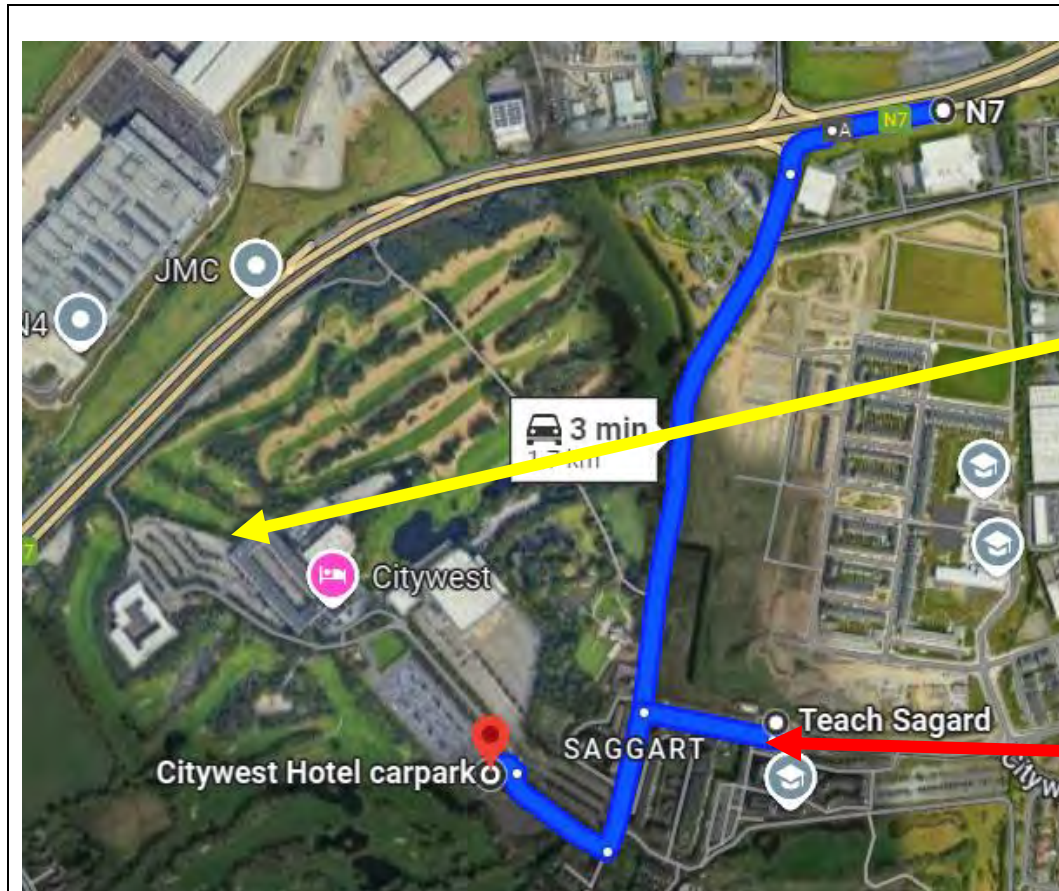

Dublin Juvenile Uneven age, U20 and Senior, Championship

Location: Citywest Hotel carpark, 7HM4+JJ, Saggart, Dublin

If Driving: Take exit 3A from the N7.

Entrance to Course

Public transport: Stop at Teach Saggart, Luas station on the Red line.

3 min walk from Luas to venue.

Entrance to course

No access to the Hotel for athletes

Car Park

Main Carpark

Loop	Distance
	<p>800m loop</p> <p>Club Tents</p> <p>All starts and finishes</p>
	<p>1000m loop</p>

1500m loop